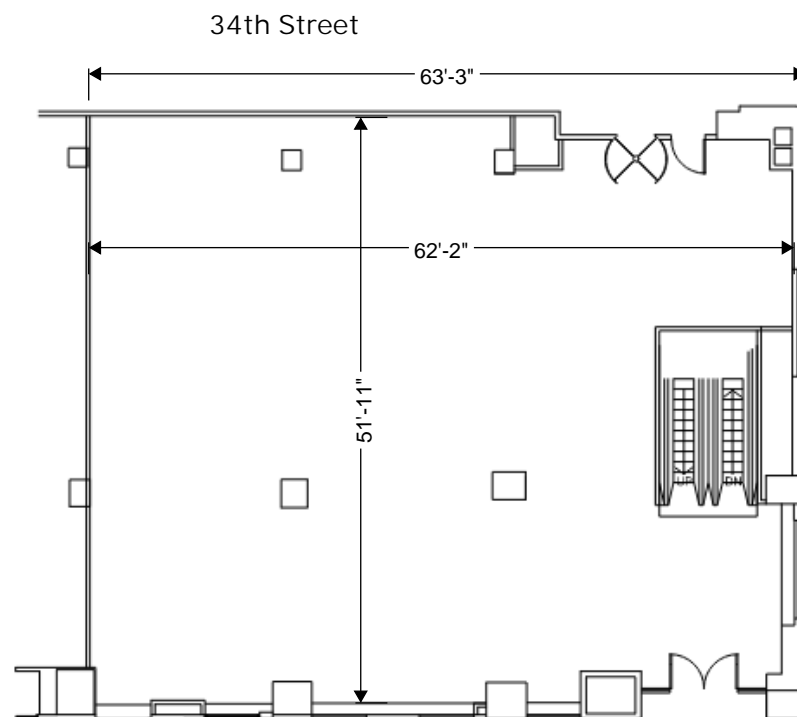

# ESB

SUITE 112 | 3,417 SQ.FT.

14' Ceiling Height | 63' Frontage

KEYPLAN: NOT TO SCALE

**EMPIRE STATE**  
REALTY TRUST

ESRT  
LISTED  
NYSE  
REBNY