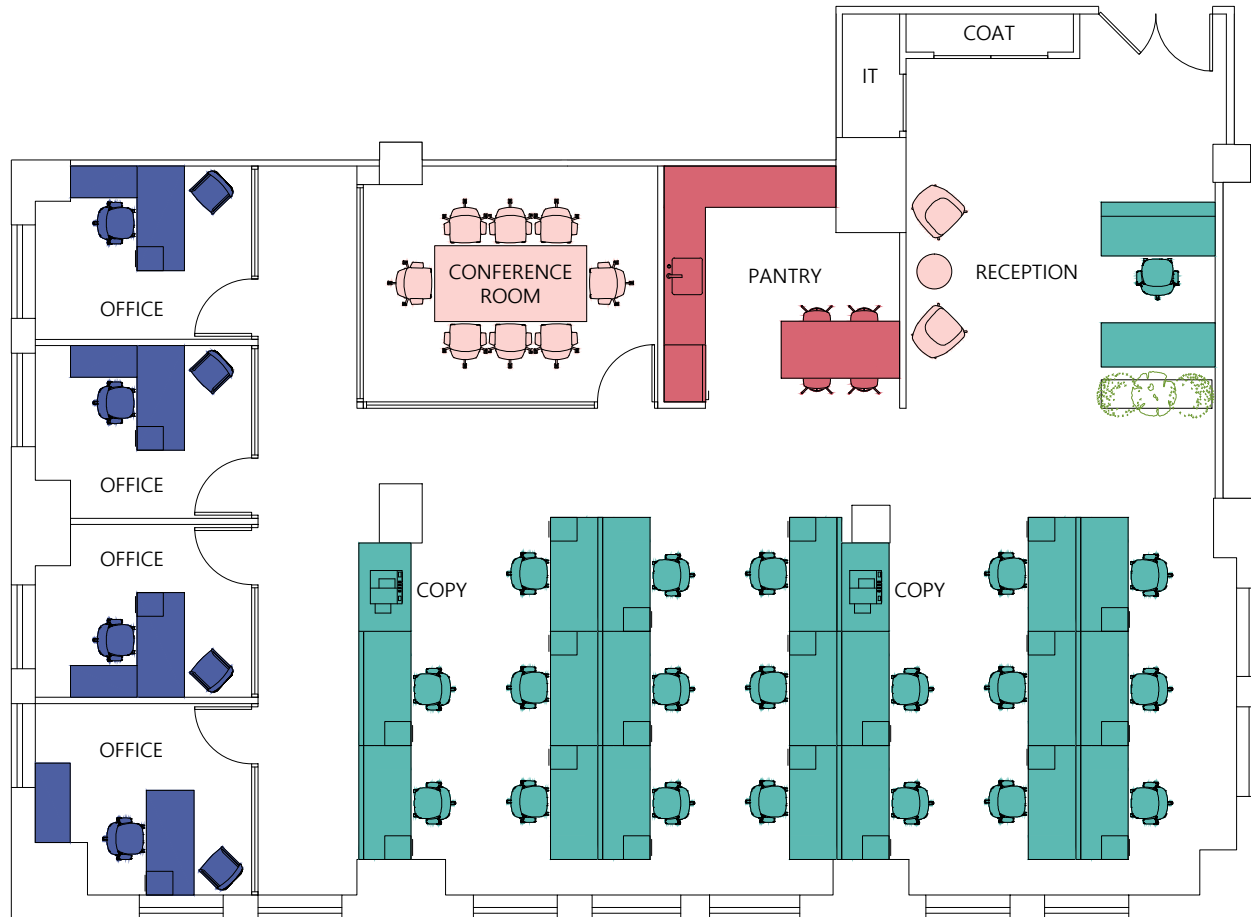

# ESB

SUITE 6705 | 4,685 SQ.FT.

CATEGORY	QTY
Office	4
Workstation (6' Benching) (Incl. Reception)	20
<b>TOTAL</b>	<b>24</b>
Reception	1
Conference Room	1
Pantry	1
Copy	2
IT	1
Coat	1