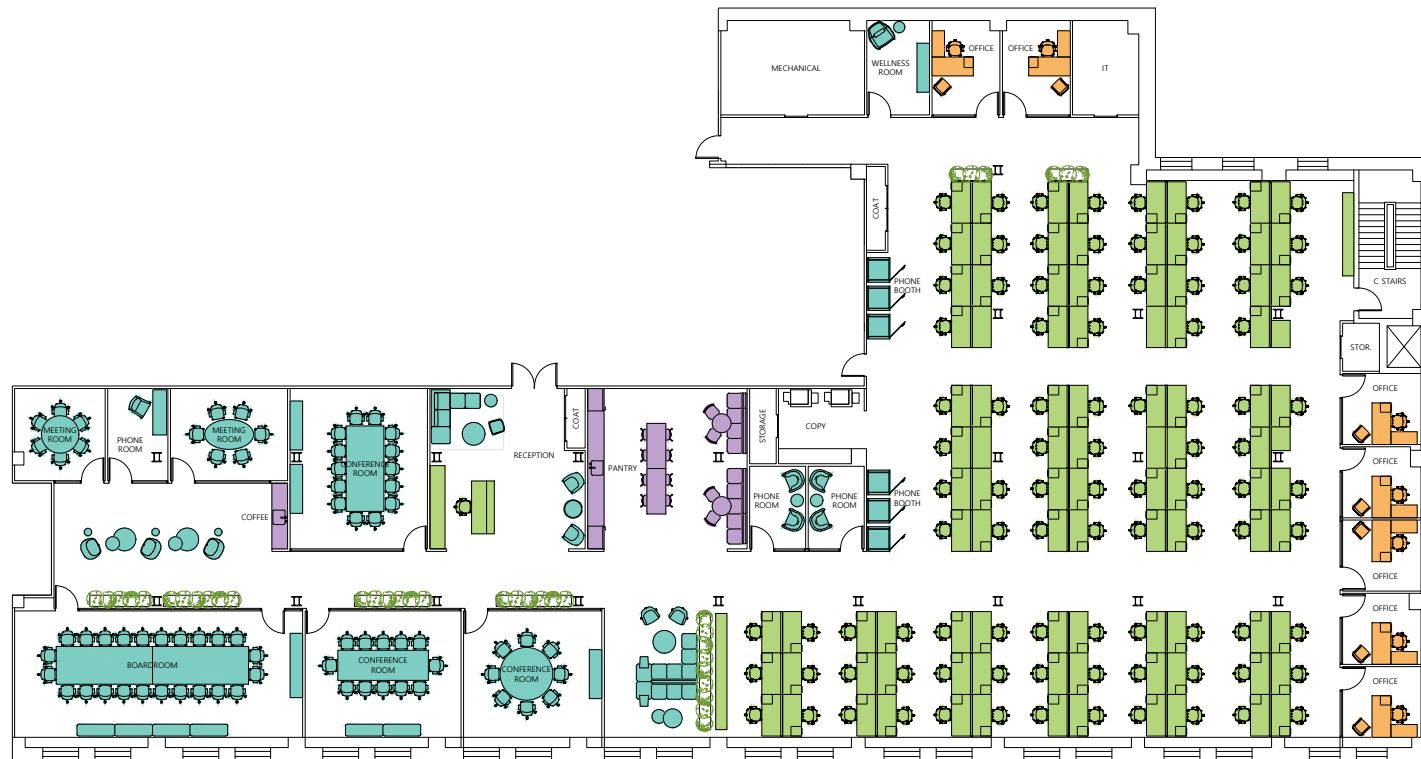

# 501 Seventh Avenue

SUITE 300 | 19,949 SQ.FT.

CATEGORY	QTY
Office	7
Workstation (5'-6" Benching) (Incl. Reception)	95
<b>TOTAL</b>	<b>102</b>
Reception	1
Boardroom	1
Conference Room	3
Meeting Room	2
Phone Room/Booth	9
Wellness Room	1
Pantry	1
Coffee Station	1
Copy	1
IT	1
Coat	2
Storage	2